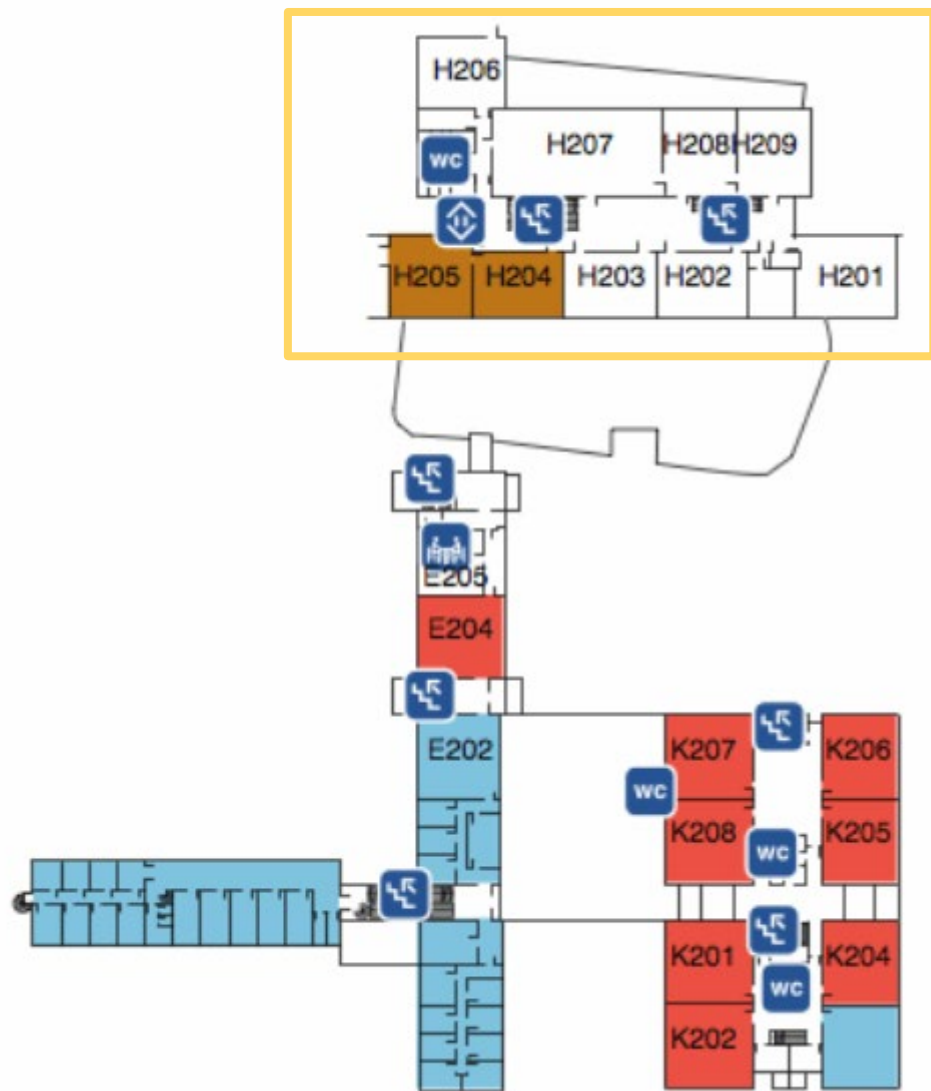

Location:

School of Education is not at the main campus of the University of Iceland.

Location

University of Iceland,
School of education

Sessions

Stakkahlíð, 2. floor