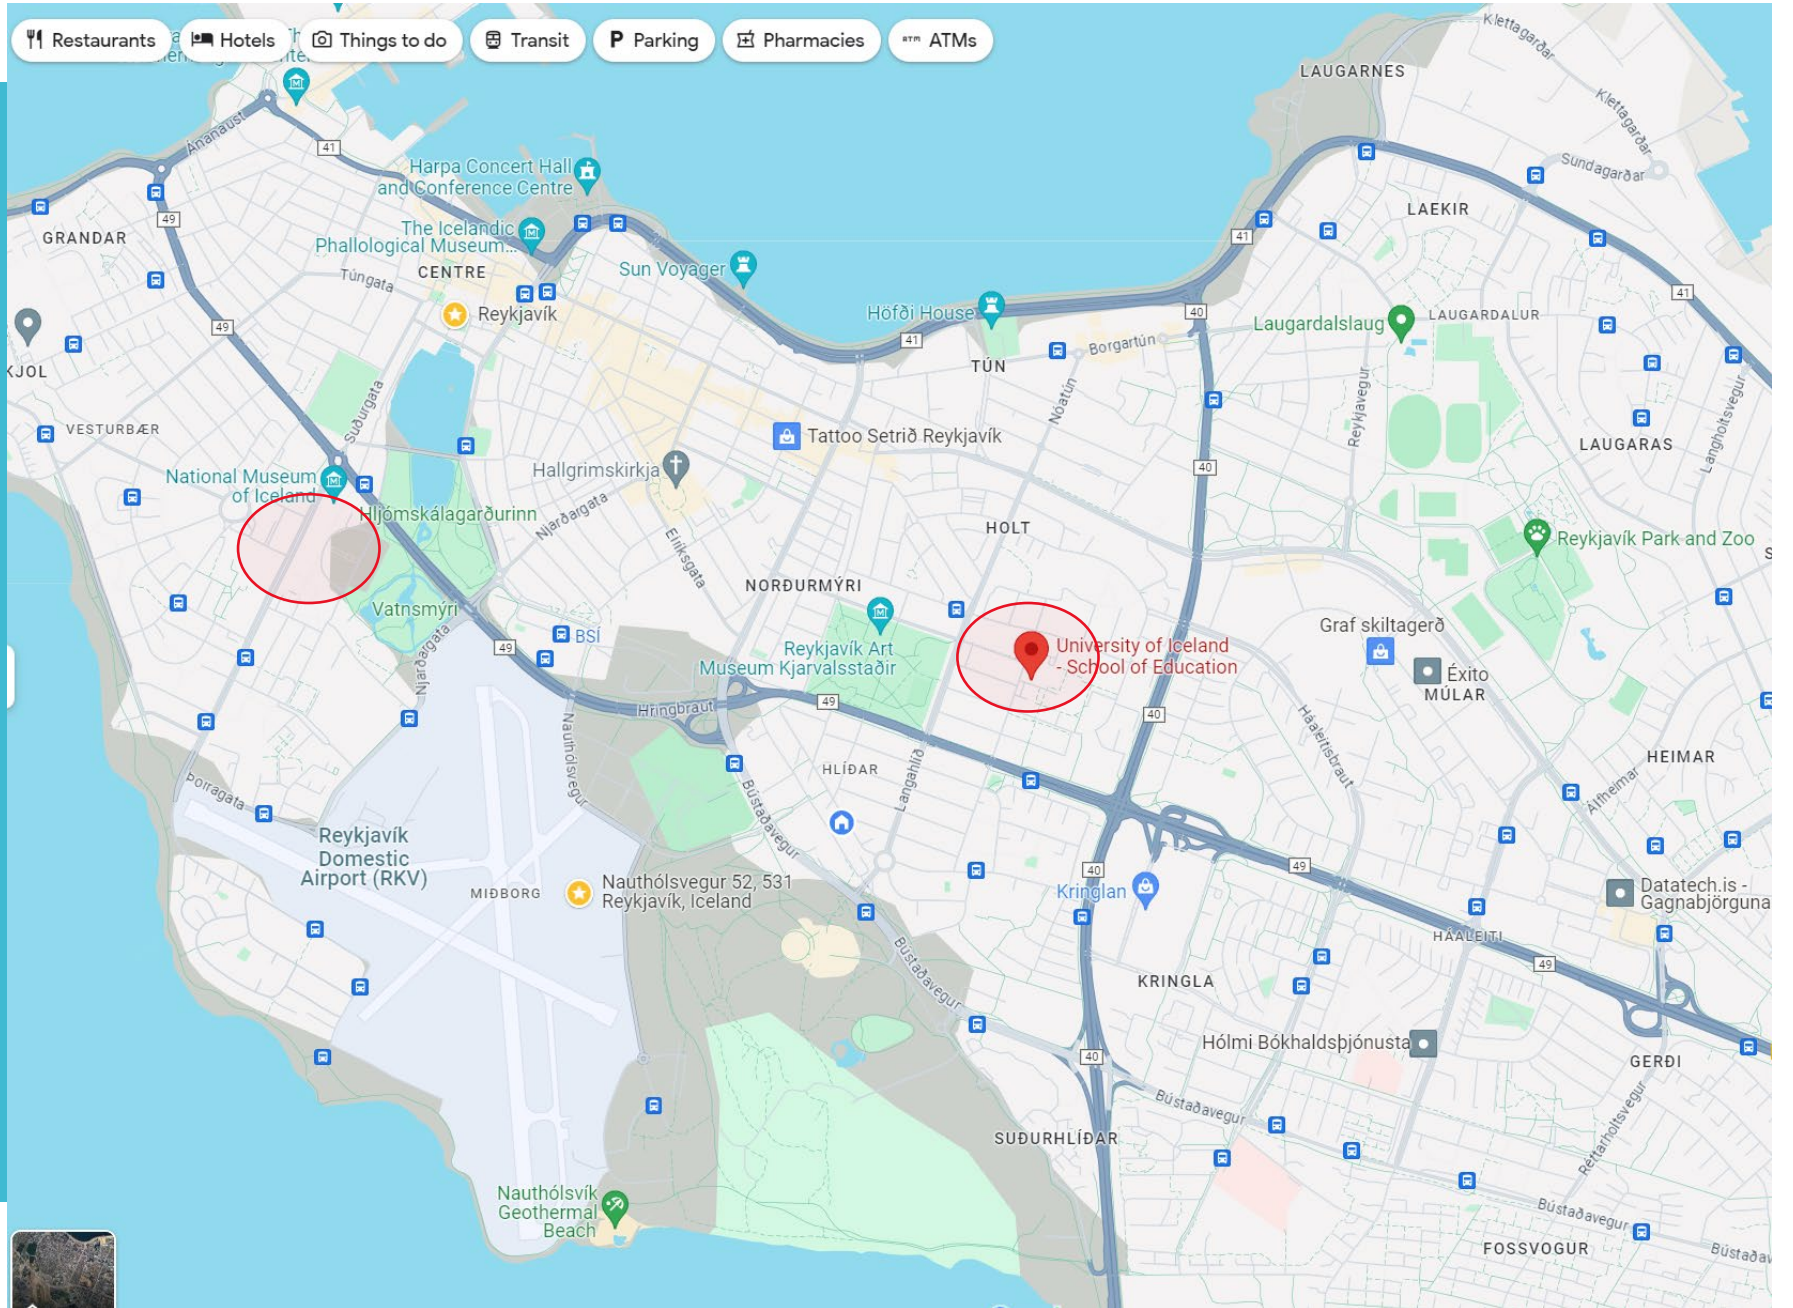

Location:

School of Education is not at the main campus of the University of Iceland.

Location

University of Iceland,
School of education

Sessions

Stakkahlíð, 2. floor