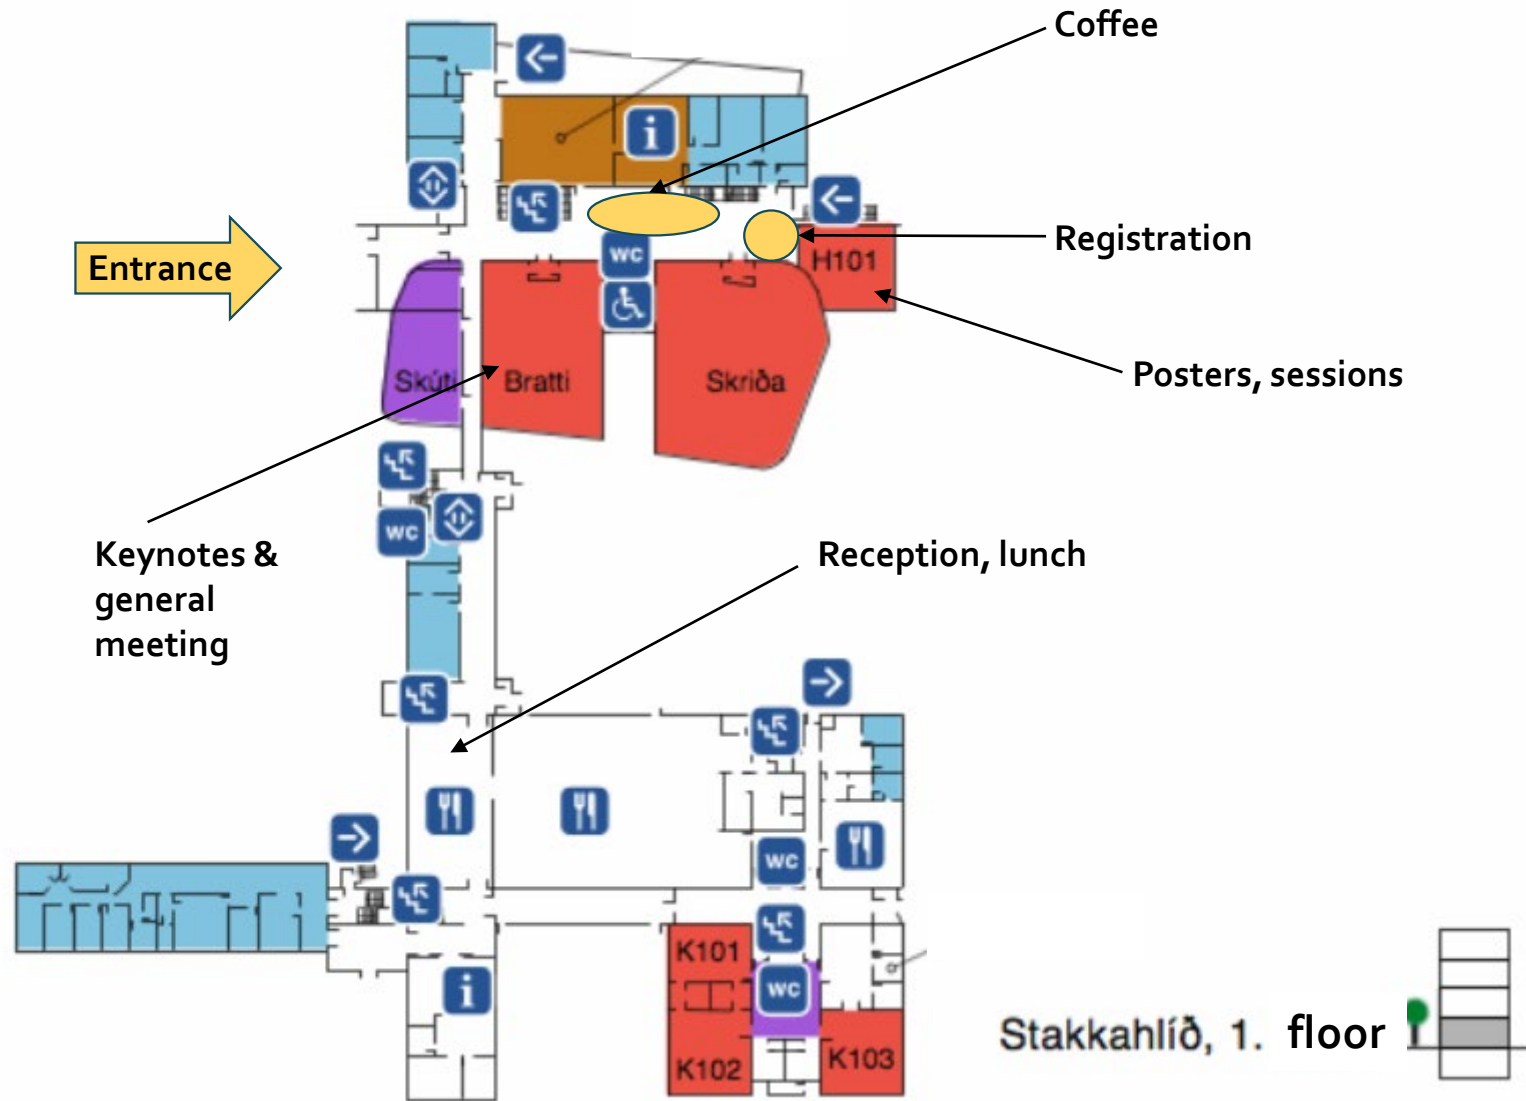

Location:

School of Education is not at the main campus of the University of Iceland.

Location

University of Iceland,
School of education

Sessions

Stakkahlíð, 2. floor